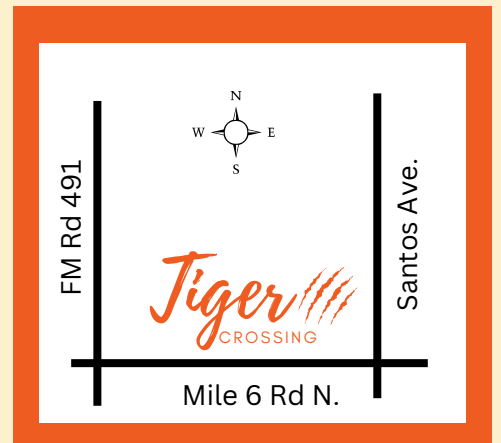

Información de la subdivisión

- Diseños de casas de 1,575 pies cuadrados a 1,876 pies cuadrados
- Opciones de 3 o 4 dormitorios disponibles
- Paisajismo incluido (césped delantero y 2 árboles)