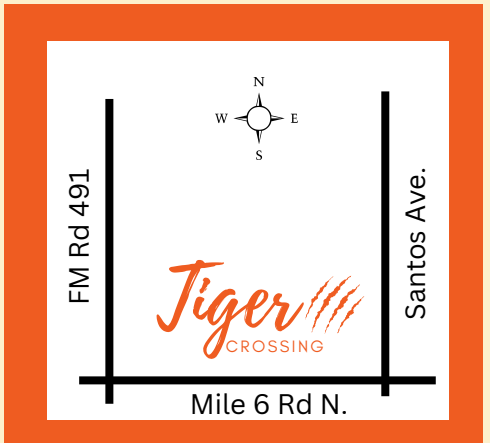

134 W. 5th St.
Weslaco, TX 78596

(956) 447-8909

info@ahsti.org

www.ahsti.org

NMLS# 1153660

Tiger
CROSSING

**Homebuyer assistance
available for eligible
households***

*LIMITED FUNDS

Subdivision Features

- Home designs from 1,575 sq. ft. to 1,878 sq. ft
- 3 and 4 bedroom options available
- Landscaping included
- (front lawn grass and 2 trees)

NMLS# 346848

134 W. 5th St.
Weslaco, TX 78596